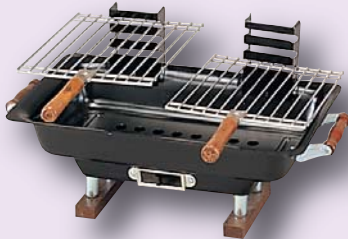

**HG-21080S
CYLINDER S/STEEL BBQ GRILL**

Size : 15" x 10" x 12" H
0.4mm S/Steel Body for Dual Side Cooking.
Cooking Area : 248 sq. in.
Supplied with 2 Cooking Grids.
2 Ashtray Grates & Legs.

Packing : ea set/Color Box, 2 sets/ctn/2.0', 1,000 sets/20'CY, 2,000 sets/40'CY

* Steel Body w/Baked Finish Available for Container Shipment (1,000 pcs at Least).

**HG-105 (SKU 462024)
FOLDABLE CHARCOAL BBQ GRILL**

Size : 17-1/4" x 10-3/8"
Assembled Size : 430mm x 280mm x 460mm.
Steel Body, Side Panels & Back Panel.
Baked Finish In Black Color.
Chromed Cooking Grid.
With 2 pcs BBQ Tools (Turner & Fork).

Packing : ea set/Color Box, 6 sets/ctn/2.10',
3,072 sets/20'CY, 5,580 sets/40'CY

HB-0204

STAMPED STEEL HIBACHI

0.50mm Steel Sheet with Baked Finish in Black Color.
Chrome Plated Cooking Grid w/Wooden Handles.

HB-0204 (SKU 462022)

Size : 10" x 17" x 9.5"
Wooden Base.

HB-0202

Size : 10" x 17" x 9.5"
Chromed Wire Folding Legs.

Packing : ea set/Color Box, 10 sets/ctn/2.80',
3,600 sets/20'CY, 7,500 sets/40'CY

HB-0202

**HG-1450 (SKU 462068)
ROUND SMOKER CHARCOAL BBQ GRILL**

Size : 14.5" Diameter
0.70mm Steel Sheet Bowl & Hood with Baked Finish in Black.
Chrome Plated Cooking Grid.
Chrome Plated Steel Pipe Leg and Ashtray.

Packing : ea set/Color Box, 4 sets/ctn/3.52', 1,096 sets/20'CY, 2,012 sets/40'CY