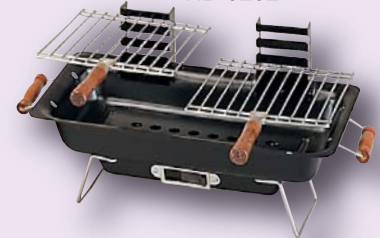

**HG-1450 (SKU 462068)
ROUND SMOKER CHARCOAL BBQ GRILL**

Size : 14.5" Diameter
0.70mm Steel Sheet Bowl & Hood with Baked Finish in Black.
Chrome Plated Cooking Grid.
Chrome Plated Steel Pipe Leg and Ashtray.