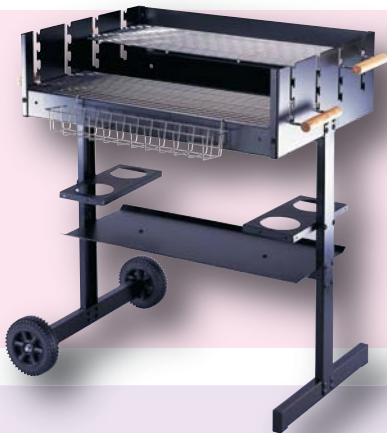

**HG-4345-HB
DELUXE CHARCOAL WAGON GRILL**

Assembled Size : 610 x 455 x 900 mm H
Heavy Gauge Steel Sheet w/Baked Finish.
Chrome Plated Cooking Grills with Double Wood Handles.
Cooking Height Adjustable.
With Steel Bottom Shelf & Wheels

Packing : ea set/Color Box/0.9'(No other export carton), 1,200 sets/20'CY

**HG-4345-HBS
DELUXE CHARCOAL WAGON GRILL**

Assembled Size : 960 x 455 x 900 mm H
Heavy Gauge Steel Sheet w/Baked Finish.
Chrome Plated Cooking Grills with Double Wood Handles.
Cooking Height Adjustable.
With Folding Wood Side-Tables.
With Steel Bottom Shelf & Wheels

Packing : ea set/Color Box/1.0'(No other export carton), 1,050 sets/20'CY

**HG-1955
DELUXE CHARCOAL WAGON GRILL**

Assembled Size : 1365 x 565 x 910 mm H
Heavy Gauge Steel Sheet w/Baked Finish.
Chrome Plated Cooking Grills with Double Wood Handles.
Cooking Height Adjustable.
With Folding Wood Side-Tables.
With Steel Bottom Shelf & Wheels.

Packing : ea set/ctn/1.15', 650 sets/20'CY

**HG-1955-BS
DELUXE CHARCOAL WAGON GRILL**

Assembled Size : 865 x 565 x 910 mm H
Heavy Gauge Steel Sheet w/Baked Finish.
Chrome Plated Cooking Grills with Double Wood Handles.
Cooking Height Adjustable.
With Steel Bottom Shelf, Wine Racks & Front Basket.

Packing : ea set/Color Box/1.18', 720 sets/20'CY

**HG-2099
DELUXE CHARCOAL WAGON GRILL**

Assembled Size : 1400 x 530 x 970mm H
1.50mm Heavy Gauge Steel w/Baked Finish.
W/Steel Bottom Shelf and with 2 Plastic Wheels w/Caps.
Cooking Grids : Diameter 6.0mm Steel Wire w/Chrome Plated.

Packing : ea set/White Box w/Drawing/1.65', 600 sets/20'CY