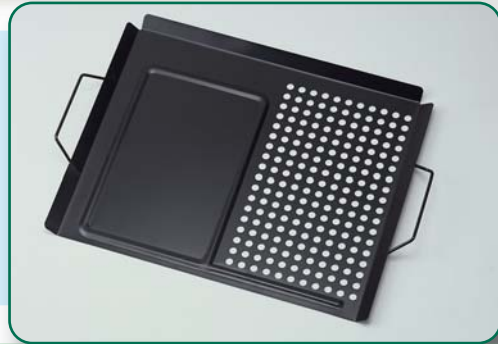

**GB-0130 (SKU 462134)
BBQ GRILLING TRAY**

Size : 15-3/8"L x 11-1/4"W (39cm x 28.5cm)
1.20mm Steel w/Non-Stick Finished. With Handles.

Packing : ea pc/Polybag w/Color Label, 6 pcs/Inner Box,
12 pcs/ctn/1.4', 8,400 pcs/20'CY

**GB-0130A
BBQ COOKING PLATE**

Size : 15-3/4" x 12-7/8"
1.20mm Steel with Non-Stick Finished in Grey or Black.

Packing : ea pc/Color Label, 12 pcs/ctn/1.2', 9,600 pcs/20'CY