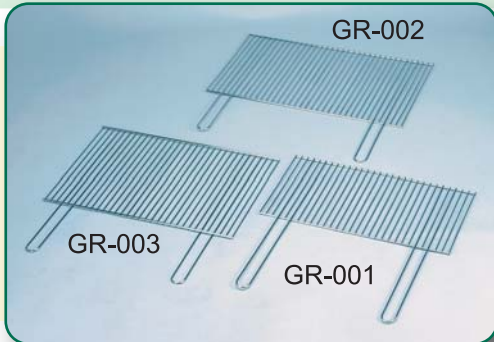

(11) BBQ Tools - Cooking Grill

STAINLESS STEEL COOKING GRID

S/Steel Wire with 2 Wood Handles.
Wire Dia. 5.5mm x 3.5mm.

Packing : ea pc/Swing Tag, 12 pcs/ctn

GR-122 ... Size : 53 x 37 cm, 12 pcs/ctn/2.4'

GR-151 ... Size : 60.5 x 38 cm, 12 pcs/ctn/2.7'

GR-166 ... Size : 61.2 x 38 cm, 12 pcs/ctn/2.7'

GR-176 ... Size : 52 cm x 37 cm, 12 pcs/ctn/2.4'

DOUBLE HANDLE COOKING GRID WITH WOOD HANDLE

Wire Dia. 5.8mm.

Chrome Plated Finish.

W/2 x 5" Wood Handles (Natural Color).

Packing : ea pc/Color Label.

GR-004 Size : 57 cm x 30 cm

Packing : 8 pcs/ctn/1.6', 4,800 pcs/20'CY

GR-005 Size : 60 cm x 40 cm

Packing : 8 pcs/ctn/2.0', 3,920 pcs/20'CY

GR-006 Size : 68 cm x 40 cm

Packing : 8 pcs/ctn/2.3', 3,320 pcs/20'CY

DOUBLE HANDLE COOKING GRID

Wire Dia. 5.0mm x 4.0mm.

Chrome Plated Finish.

Packing : ea pc/Color Label.

GR-001 Size : 57 cm x 30 cm

Packing : 18 pcs/ctn/1.6', 11,016 pcs/20'CY

GR-002 Size : 60 cm x 40 cm

Packing : 12 pcs/ctn/1.2', 9,480 pcs/20'CY

GR-003 Size : 68 cm x 40 cm

Packing : 12 pcs/ctn/1.4', 8,160 pcs/20'CY

BBQ GRILL WITH LEGS

Chrome Plated Steel Wire (Wire Thickness : 5.0 x 3.0mm)
With 4 Legs on Both Sides.

GR-014 (SKU 462130)

Size : 35.0 cm x 35.0 cm

Packing : ea pc/Bulk, 6 pcs/ctn/2.60', 2,280 pcs/20'CY

GR-015 (SKU 462131)

Size : 40.0 cm x 33.0 cm

Packing : ea pc/Bulk, 6 pcs/ctn/3.0', 1,920 pcs/20'CY

GR-016 (SKU 462132)

Size : 50.0 cm x 35.0 cm

Packing : ea pc/Bulk, 6 pcs/ctn/3.70', 1,620 pcs/20'CY

EXPANDABLE GRATE/COOKING GRID

Heavy Duty Wire Thickness : 5.80mm.

GB-1700GC ... Chrome Plated

GB-1700GP ... Porcelain Finished

Size : 17" x 9-1/4" to 11-3/4"

GB-1900GC ... Chrome Plated

GB-1900GP ... Porcelain Finished

Size : 19" x 11-1/2" to 14"

GB-2100GC ... Chrome Plated

GB-2100GP ... Porcelain Finished

Size : 22-1/4" x 13-3/4" to 16-1/4"

GB-80158 (SKU 462008)

ROUND MEAT HOLDER