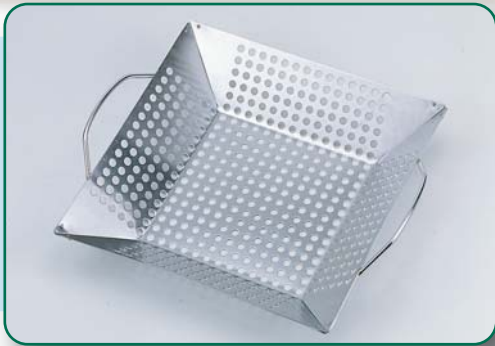

GB-0180B

GB-0180B

STEEL COOKING PLATE

1.20mm Steel w/Baked Finish.
Size : 18" x 13" (45cm x 33cm).

Packing : ea pc/Color Label, 12 pcs/ctn/1.0', 12,000 pcs/20'CY

(15) BBQ Tools - Cooking Grill

GB-1212S (SKU 462066) S/STEEL BBQ GRILL WOK