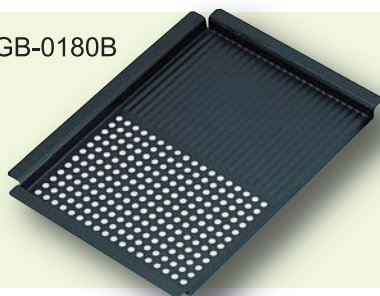

GB-0180B

GB-0180B

STEEL COOKING PLATE

1.20mm Steel w/Baked Finish.
Size : 18" x 13" (45cm x 33cm).

Packing : ea pc/Color Label, 12 pcs/ctn/1.0', 12,000 pcs/20'CY