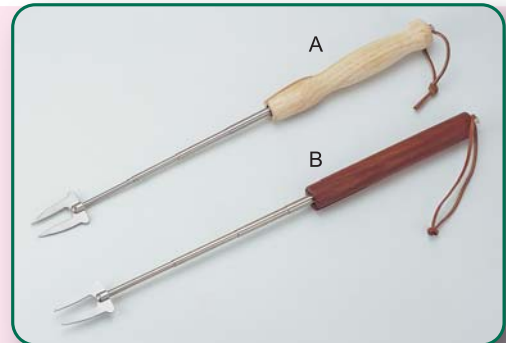

STAINLESS STEEL TONGS

Material : S/Steel (SUS#430).
GB-009TG (SKU 462119).... Length : 8.75"
GB-012TG (SKU 462120).... Length : 11.75"
GB-016TG (SKU 462121).... Length : 15.75"

Packing : ea pc/Tie on Card, 30 pcs/ctn