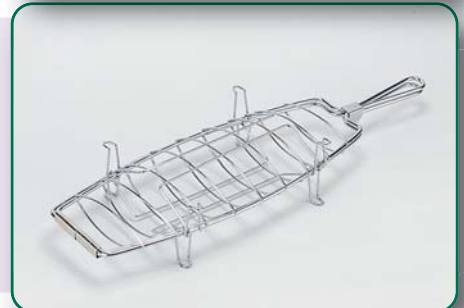

GB-384

GB-0410F
FISH BASKET BROILER

Size : 6-1/4" W x 21" L

5.5 mm Dia. Heavy Duty Wire Frame w/Chrome Plated.

Packing : ea pc/Brown Box w/Drawing,
6 pcs/ctn/2.40', 2,400 pcs/20'CY

MOQ: 600 PCS

GB-307N

GB-308C & GB-308N
HOT-DOG HOLDER