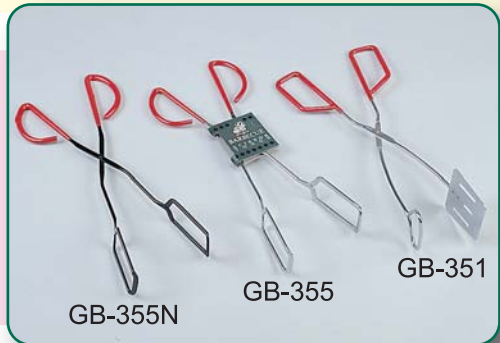

GB-355N

GB-355

GB-351