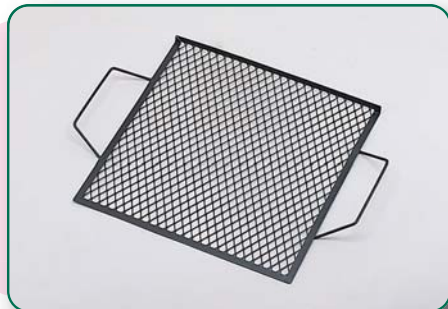

**GB-0140
BBQ COOKING PLATE**

Size : 15-3/4"L x 12-1/8"W
(40cm x 31cm)
1.20mm Steel w/Non-Stick Finished.

Packing : ea pc/Polybag
w/Color Label,
6 pcs/Inner Box,
12 pcs/ctn/1.6', 7,200 pcs/20'CY