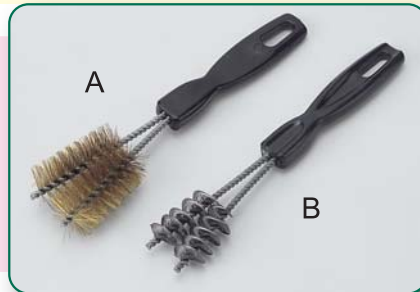

**GP-291F
FORKED WIRE GRID BRUSH**

Plastic Handle
Twisted Wire w/Brass Bristles or S/Steel Bristles.

Packing: ea pc / Tie on Card , 12 pcs / Inner Box , 72 pcs / ctn / 3.6'

**GB-226
BBQ GRID SCRUB BRUSH**

Overall Size : 15 cm x 9 cm
Plastic Handle w/Scrubber.

Packing : ea pc/Tag Card, 12 pcs/Inner Box,
120 pcs/ctn/3.0', 39,000 pcs/20'CY