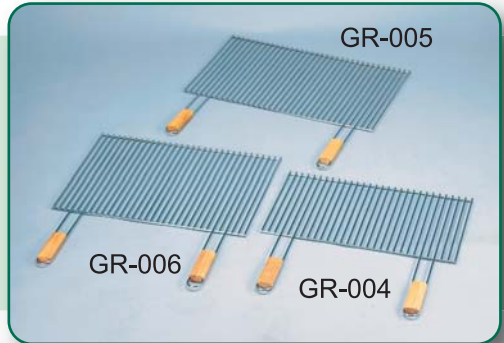

(11) BBQ Tools - Cooking Grill

STAINLESS STEEL COOKING GRID

S/Steel Wire with 2 Wood Handles.
Wire Dia. 5.5mm x 3.5mm.

Packing : ea pc/Swing Tag, 12 pcs/ctn

GR-122 ... Size : 53 x 37 cm, 12 pcs/ctn/2.4'

GR-151 ... Size : 60.5 x 38 cm, 12 pcs/ctn/2.7'

GR-166 ... Size : 61.2 x 38 cm, 12 pcs/ctn/2.7'

GR-176 ... Size : 52 cm x 37 cm, 12 pcs/ctn/2.4'

DOUBLE HANDLE COOKING GRID WITH WOOD HANDLE

Wire Dia. 5.8mm.

Chrome Plated Finish.

W/2 x 5" Wood Handles (Natural Color).

Packing : ea pc/Color Label.

GR-004 Size : 57 cm x 30 cm

Packing : 8 pcs/ctn/1.6', 4,800 pcs/20'CY

GR-005 Size : 60 cm x 40 cm

Packing : 8 pcs/ctn/2.0', 3,920 pcs/20'CY

GR-006 Size : 68 cm x 40 cm

Packing : 8 pcs/ctn/2.3', 3,320 pcs/20'CY

DOUBLE HANDLE COOKING GRID

Wire Dia. 5.0mm x 4.0mm.

Chrome Plated Finish.

Packing : ea pc/Color Label.

GR-001 Size : 57 cm x 30 cm

Packing : 18 pcs/ctn/1.6', 11,016 pcs/20'CY

GR-002 Size : 60 cm x 40 cm

Packing : 12 pcs/ctn/1.2', 9,480 pcs/20'CY

GR-003 Size : 68 cm x 40 cm

Packing : 12 pcs/ctn/1.4', 8,160 pcs/20'CY

BBQ GRILL WITH LEGS

Chrome Plated Steel Wire (Wire Thickness : 5.0 x 3.0mm)
With 4 Legs on Both Sides.

GR-014 (SKU 462130)

Size : 35.0 cm x 35.0 cm

Packing : ea pc/Bulk, 6 pcs/ctn/2.60', 2,280 pcs/20'CY

GR-015 (SKU 462131)

Size : 40.0 cm x 33.0 cm

Packing : ea pc/Bulk, 6 pcs/ctn/3.0', 1,920 pcs/20'CY

GR-016 (SKU 462132)

Size : 50.0 cm x 35.0 cm

Packing : ea pc/Bulk, 6 pcs/ctn/3.70', 1,620 pcs/20'CY

EXPANDABLE GRATE/COOKING GRID

Heavy Duty Wire Thickness : 5.80mm.

GB-1700GC ... Chrome Plated

GB-1700GP ... Porcelain Finished

Size : 17" x 9-1/4" to 11-3/4"

GB-1900GC ... Chrome Plated

GB-1900GP ... Porcelain Finished

Size : 19" x 11-1/2" to 14"

GB-2100GC ... Chrome Plated

GB-2100GP ... Porcelain Finished

Size : 22-1/4" x 13-3/4" to 16-1/4"

GB-80158 (SKU 462008)

ROUND MEAT HOLDER