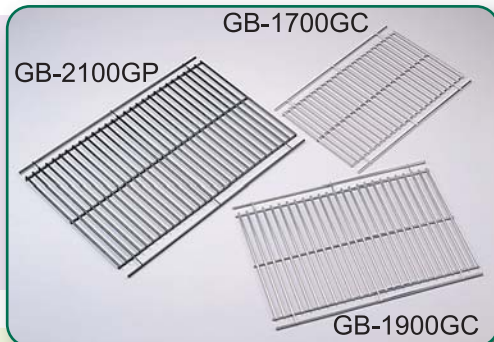

BBQ GRILL WITH LEGS

Chrome Plated Steel Wire (Wire Thickness : 5.0 x 3.0mm)
With 4 Legs on Both Sides.

GR-014 (SKU 462130)

Size : 35.0 cm x 35.0 cm

Packing : ea pc/Bulk, 6 pcs/ctn/2.60', 2,280 pcs/20'CY

GR-015 (SKU 462131)

Size : 40.0 cm x 33.0 cm

Packing : ea pc/Bulk, 6 pcs/ctn/3.0', 1,920 pcs/20'CY

GR-016 (SKU 462132)

Size : 50.0 cm x 35.0 cm

Packing : ea pc/Bulk, 6 pcs/ctn/3.70', 1,620 pcs/20'CY

EXPANDABLE GRATE/COOKING GRID

Heavy Duty Wire Thickness : 5.80mm.

GB-1700GC ... Chrome Plated

GB-1700GP ... Porcelain Finished

Size : 17" x 9-1/4" to 11-3/4"

GB-1900GC ... Chrome Plated

GB-1900GP ... Porcelain Finished

Size : 19" x 11-1/2" to 14"

GB-2100GC ... Chrome Plated

GB-2100GP ... Porcelain Finished

Size : 22-1/4" x 13-3/4" to 16-1/4"