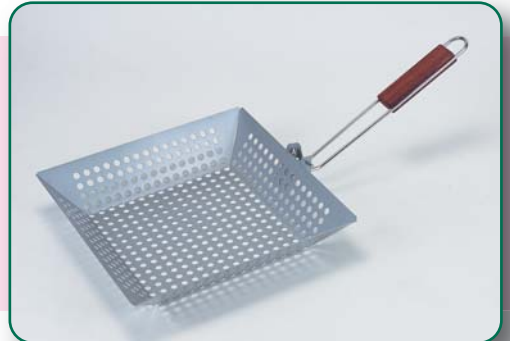

GB-0160 (SKU 462089) BBQ GRILL WOK

1.0mm Steel w/Non-Stick Finished in Grey, Sliver or Black
Size : 11" Dia.
Foldable Handle.
Idea Baking for Potato, Vegetable .... etc

Packing : ea pc/Polybag w/Color Label,
12 pcs/ctn/1.6', 7,800 pcs/20'CY

GB-1212RH (SKU 462137) BBQ GRILL WOK

1.2mm Steel w/Non-Stick Finished in Grey or Black
Size : 12" Dia.
Foldable Handle.

Packing : ea pc/Polybag w/Color Label,
12 pcs/ctn/2.2', 5,400 pcs/20'CY