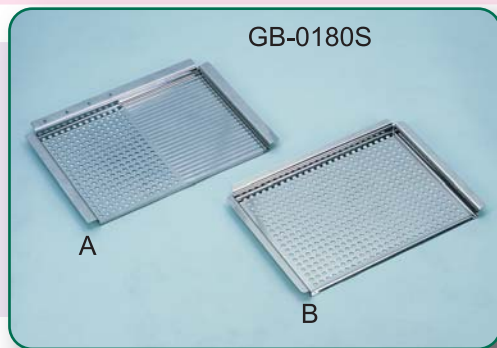

Packing : ea pc/Color Sleeve, 48 pcs/ctn/1.5', 32,016 pcs/20'CY

GB-0150SB... Ditto as GB-0150S, But without Drip Holes

GB-0150

ENAMELED BBQ TRAY

Size : 343mm x 240mm x 20mm H.
Rounded Edge w/Drip Holes.
Porcelain Enamelled Finish.
Clean and Easy Method of Cooking on BBQ Grills.

Packing : ea pc/Color Sleeve, 48 pcs/ctn/1.5', 32,016 pcs/20'CY

*2500/31/EC (Amendment of 84/500/EEC) Approved

GB-0180S

S/STEEL COOKING PLATE

1.20mm S/Steel Sheet.
Size : 18" x 13" (45cm x 33cm).

Packing : ea pc/Color Label, 12 pcs/ctn/1.0', 12,000 pcs/20'CY