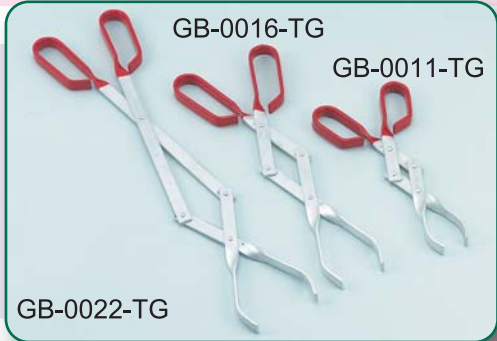

GB-0016-TG

GB-0011-TG

GB-0022-TG

**GB-0022TG & GB-0016TG & GB-0011TG
ALUMINUM TONGS**

Aluminum Sheet with Natural Finish.
With Vinyl Coated Handle.
Length : 22" & 16" & 11"

Packing : ea pc/Bulk, 12 pcs/Inner Box, 48 pcs/ctn

BAMBOO SKEWERS

BSK30-60 .... 30 CM x 60 pcs
Packing : ea set/Polybag w/Header Card, 24 Bags/Inner Box, 144 Bags/ctn/1.90'

BSK20-60 .... 20 CM x 60 pcs
Packing : ea set/Polybag w/Header Card, 24 Bags/Inner Box, 144 Bags/ctn/1.50'

BSK25-50 .... 25 CM x 50 pcs
Packing : ea set/Polybag w/Header Card, 24 Bags/Inner Box

* 100 pcs Packing Accepted