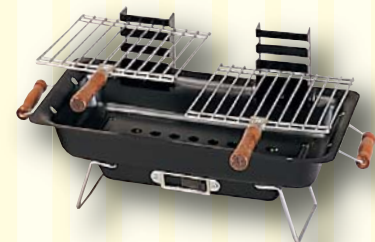

**HG-0901
ROUND CHARCOAL BBQ GRILL**

Size : 10.5" Diameter
Assembled Size : 10.5" x 10.5" H
0.5mm Steel Sheet Bowl with Baked Finish in Red.
Chromed Wire Folding Legs.
Chrome Plated Cooking Grid.

Packing : ea set/Brown Box, 6 sets/ctn/4.5',
1,320 sets/20'CY, 2,700 sets/40'CY